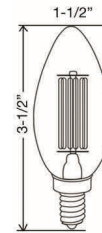

DIMENSIONS:

3 - 1/2" x 1 - 1/2"

E12-FLA-5W-27K

LED Candelabra

Westgate's dimmable LED lamp technology provides a soft, even illumination without hot spots or LED imaging. Our compact size and excellent thermal management make Westgate LED lamps the choice of professionals.

MODEL NO	WATT	LUMENS	BEAM	VOLTAGE	COLOR
E12-FLA-5W-27K	5W	500	360deg	110-130V	WW2700K

ELECTRICAL SPECIFICATIONS:

- Voltage: 110 - 130 V
- Wattage: 5watts
- Power factor: 0.85
- Energy-efficiency label (EEL): A++

LIGHTING SPECIFICATIONS:

- Lumens: 500 lm
- CRI: >80
- Lifespan: 30,000 Hours
- Dimmable: 10 - 100%
- Color: 2,700K
- Beam Angle: 360°
- Base: E12 Candelabra

SPECIAL FEATURES:

- Long life-reduced re-lamping cost
- Contains no mercury
- Emits no UV/IR light