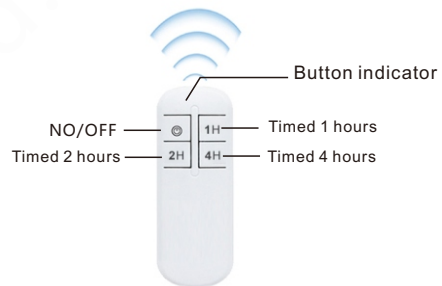

TWL80-03-UCR

LED UV germicidal lamp

Features

- 1. 360 degree uv sterilization, disinfection, mites, no pollution.
- 2. Adopt 2.4G remote control, 360-degree omni-directional operation, remote control distance.
- 3. Intelligent control with built-in radar sensor, 30 seconds delay is enabled.
- 4. Portable hooks are convenient, flexible and easy to operate.
- 5. 10000 hours service life, switching times can reach more than 50000 times, reliable quality.
- 6. Applicable to shopping malls, supermarkets, offices, hospitals, schools, bars, factories, hotels, homes and other public areas.