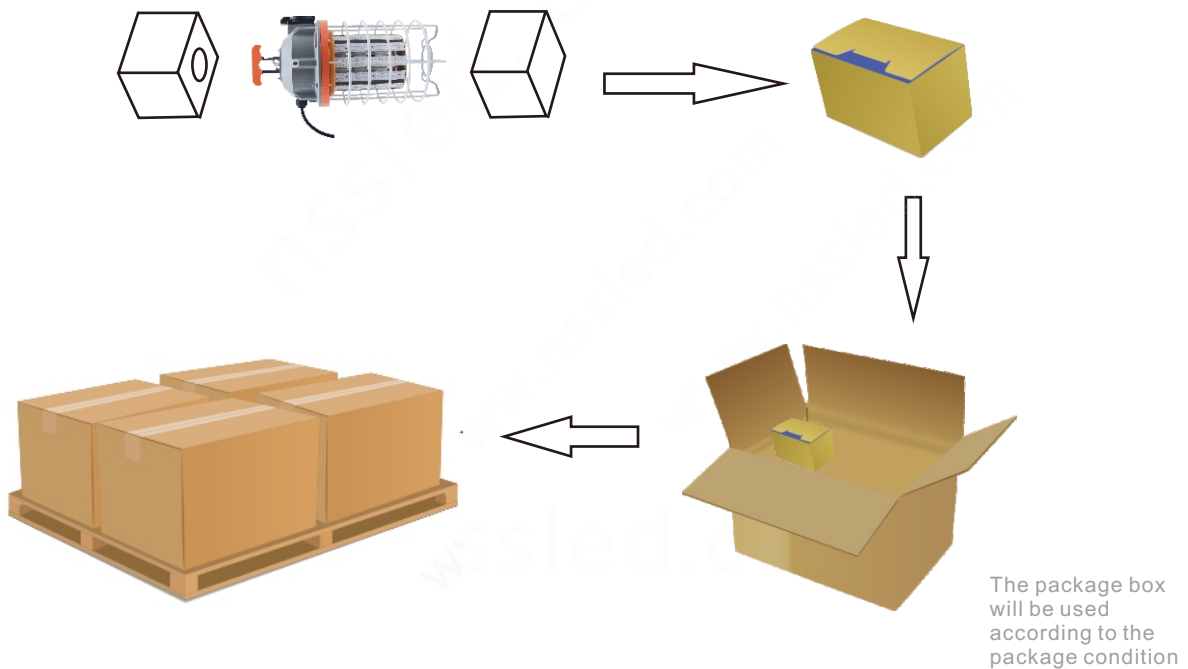

1. After energizing the lights, people and animals must be more than 5 meters away.
2. The lights will turn on automatically after 30 seconds, if there is no one within 5 meters.
3. If timing setting is required, please choose the options of 1H / 2H / 4H on controller, please make sure there is no one within 5 meters. When the set time is reached, the light will automatically turn off.
4. If you need to turn off the lights suddenly, please press the button OFF.
5. If someone approaches within 3-5 meters when the light is working, the light will automatically turn off to protect people.

Dimensions & weight

Overall length	332mm
Diameter	170mm
N. W	2.2kg

Logistical Data

Package

Packaging unit (Pieces/Unit)	Dimensions	Gross weight	Volume
Small box 1	37*21.5*22cm	2.4Kg	0.018m ³
Outer Carton 4	38.5*44.5*46cm	12Kg	0.079m ³