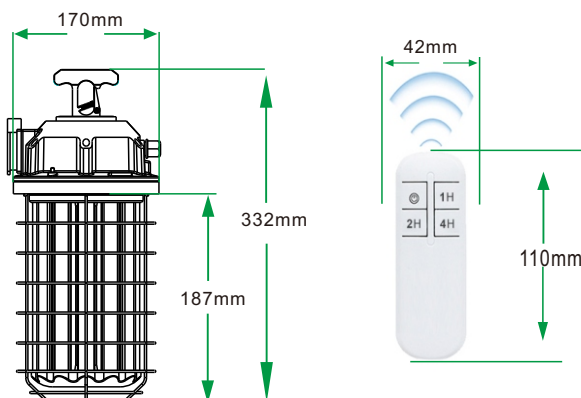

Dimensions & weight

Overall length	332mm
Diameter	170mm
N. W	2.2kg

Logistical Data

Package

Packaging unit (Pieces/Unit)	Dimensions	Gross weight	Volume
Small box 1	37*21.5*22cm	2.4Kg	0.018m ³
Outer Carton 4	38.5*44.5*46cm	12Kg	0.079m ³