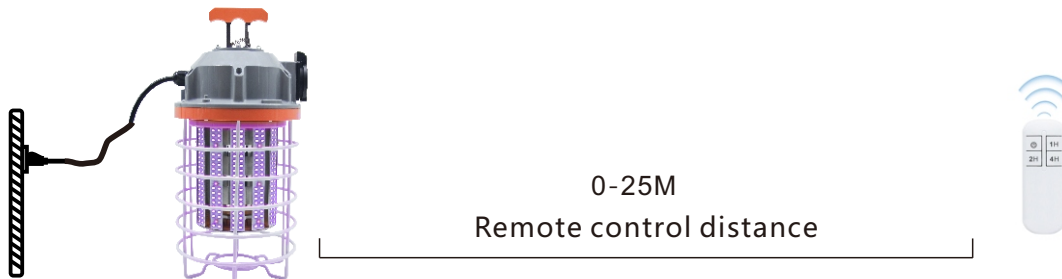

TWL80-03-UCR

LED UV germicidal lamp

Features

- 1. 360 degree uv sterilization, disinfection, mites, no pollution.
- 2. Adopt 2.4G remote control, 360-degree omni-directional operation, remote control distance.
- 3. Intelligent control with built-in radar sensor, 30 seconds delay is enabled.
- 4. Portable hooks are convenient, flexible and easy to operate.
- 5. 10000 hours service life, switching times can reach more than 50000 times, reliable quality.
- 6. Applicable to shopping malls, supermarkets, offices, hospitals, schools, bars, factories, hotels, homes and other public areas.

Light technical data

Average life span	10000hrs
Switch frequency	50000 times
Recommended use of space	40-80m ²

Directions for use

With Radar sensor built-in, turn off automatically when people **come**

Light up automatically when people **leave**

1. After energizing the lights, people and animals must be more than 5 meters away.
2. The lights will turn on automatically after 30 seconds, if there is no one within 5 meters.
3. If timing setting is required, please choose the options of 1H / 2H / 4H on controller, please make sure there is no one within 5 meters. When the set time is reached, the light will automatically turn off.
4. If you need to turn off the lights suddenly, please press the button OFF.
5. If someone approaches within 3-5 meters when the light is working, the light will automatically turn off to protect people.