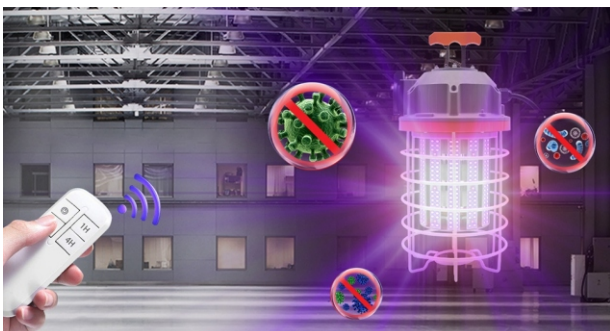

Applications