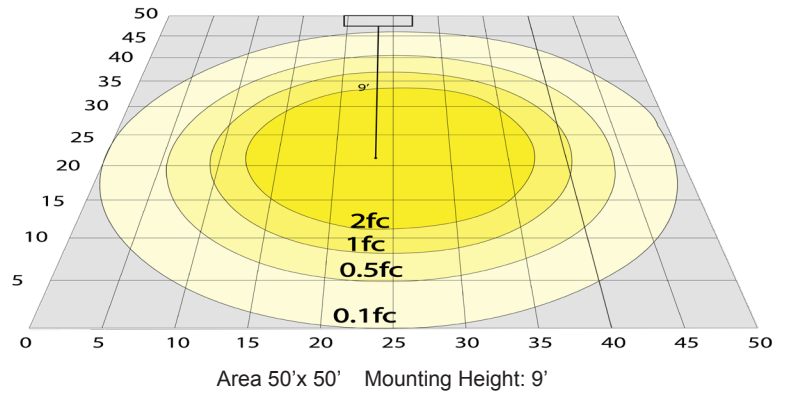

Technical Specifications

Electrical:

- Voltage: 120-277V; 50/60Hz AC
- Power Factor: >0.90
- THD: <20%
- Wattage: 15W
- Efficacy: 120 LPW

Lighting:

- Dimming: Non Dimmable
- Total Lumens: 1800LM
- Color Temperatures: 3000K/3500K/4000K/5000K
- Color Rendering Index: CRI ≥ 80
- Beam Angle: 120°
- Rated life: 50,000 hrs

Phone: (877) 805-2252 | Fax: (877) 805-2252
www.westgatemfg.com | www.westgatecontrols.co

WG-Z9-23-2Z

Photometrics: T8-EZ6-GS-4FT-15W

BUG Rating: B2-U2-G1

Other Views:

Close-up View

Front View

Socket View