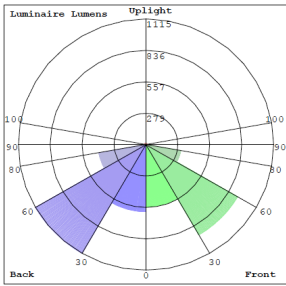

Photometrics: T8-EZ6-GS-4FT-15W

BUG Rating: B2-U2-G1