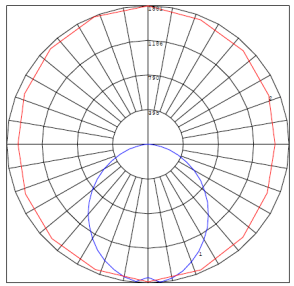

Phone: (877) 805-2252 | Fax: (877) 805-2252
www.westgatemfg.com | www.westgatecontrols.co

WG-Z9-23-2Z

Photometrics: T8-EZ6-GS-4FT-15W

BUG Rating: B2-U2-G1

Other Views:

Close-up View

Front View

Socket View