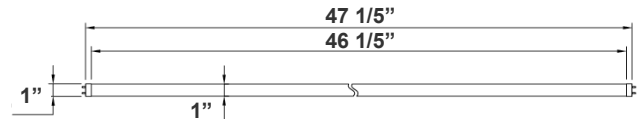

Project Name: _____

Note: _____

Type: _____

47 1/5"(L) X 1" (D)

Crystal Glass T8 Tube switches from fluorescent tubes to LED, giving more cost efficiency by providing the same amount of lumen output with less energy consumption. The LED tube offers a soft and bright light distribution.

Features

- Type A + B (Dual UL)
- Type A: With Existing Ballast - UL No. E366061
- Type B: Ballast Override (AC Direct), Connect One End or Both Ends (Dual Function) - UL No. E342884
- 5-Year Warranty
- Glass Lens