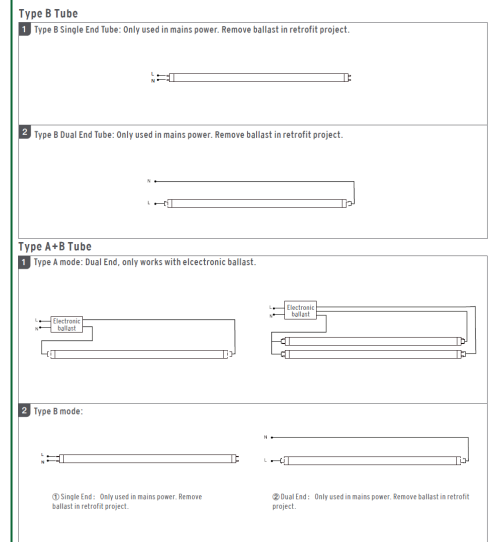

WIRING DIAGRAM:

Other Models: T8-EZ6-GS-4FT-15W-F (Frosted Model)

Close-up View

Front View

Socket View