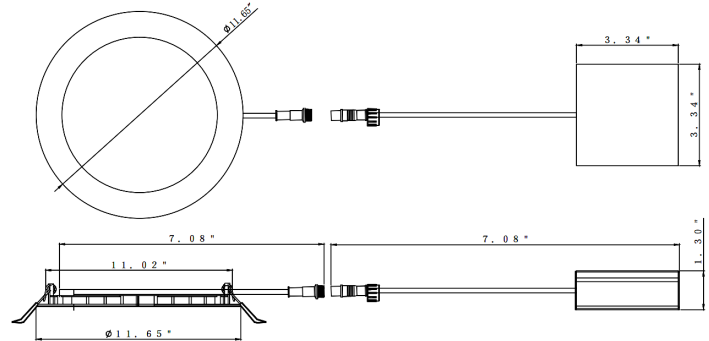

JOB NAME: _____

DATE: _____

TYPE: _____

Junction box 1" thick included with fixture

DIMENSIONS:

1/4" (Thick)

RSL12-MCT5

LED CCT5 ULTRA SLIM RECESSED LIGHT

Ideal for New as well as old residential and commercial constructions.

ELECTRICAL SPECIFICATIONS:

- Voltage: 120VAC
- Wattage: 24W
- Power factor: >0.90
- Efficacy: 70LM/W

HOUSING SPECIFICATIONS:

- 1/4" Thick
- Die-cast Aluminum with white powder coat finish
- Pot light housing is not required even for insulated ceiling
- Junction box 1" thick included with fixture
- Type IC rated: Approved for direct contact with insulation
- Operating temperature: -40°F ~ 104°F
- Lifespan: 50,000 Hrs.
- Air-tight and damp location approved

CERTIFICATIONS: ETL

OPTIONAL ACCESSORIES:

RSL-EXT-10FT-MCT

MODEL	DESCRIPTION
RSL-EXT-10FT-MCT	10 Ft. Extension Cable For use with all MCT Slim Light

LIGHTING SPECIFICATIONS:

- Dimming: dimmable
- Lens: 0.125" white translucent acrylic
- Optics: White translucent acrylic
- LED: Seoul DOB (Driver On Board) Technology
- Total lumens: 1800LM
- Color temperature:
MCT: 2700K/3000K/3500K/4000K/5000K
- Color rendering index: >80
- Beam Angle: 100° - 110°