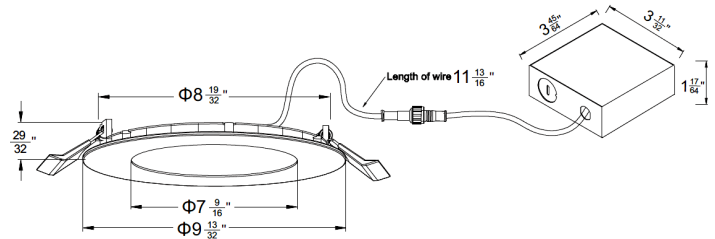

JOB NAME: _____

DATE: _____

TYPE: _____

DIMENSIONS:

1/4" (Thick)

RSL10-MCT5

LED CCT5 ULTRA SLIM RECESSED LIGHT

Ideal for New as well as old residential and commercial constructions.

ELECTRICAL SPECIFICATIONS:

- Voltage: 120VAC
- Wattage: 20W
- Power factor: >0.90
- Efficacy: 75LM/W

HOUSING SPECIFICATIONS:

- 1/4" Thick
- Die-cast Aluminum with white powder coat finish
- Pot light housing is not required even for insulated ceiling
- Junction box 1" thick included with fixture
- Type IC rated: Approved for direct contact with insulation
- Operating temperature: -40°F ~ 104°F
- Lifespan: 50,000 Hrs.
- Air-tight and damp location approved

CERTIFICATIONS: ETL

OPTIONAL ACCESSORIES:

RSL-EXT-10FT-MCT

MODEL	DESCRIPTION
RSL-EXT-10FT-MCT	10 Ft. Extension Cable For use with all MCT Slim Light

LIGHTING SPECIFICATIONS:

- Dimming: dimmable
- Lens: 0.125" white translucent acrylic
- Optics: White translucent acrylic
- LED: Seoul DOB (Driver On Board) Technology
- Total lumens: 1500LM
- Color temperature:
MCT: 2700K/3000K/3500K/4000K/5000K
- Color rendering index: >80
- Beam Angle: 100° - 110°