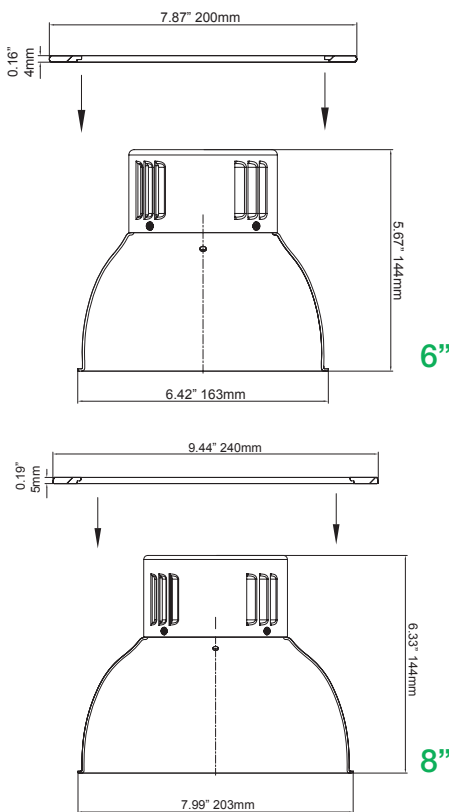

LED 6" & 8" COMMERCIAL RECESSED RETROFIT DOWNLIGHT ECONOMIC SERIES

PRODUCT DESCRIPTION:

The ENERGY STAR qualified eight-inch ECO Series LED Recessed Retrofit Downlight combines low up-front cost, minimal labor, best-in-class energy efficiency, and architectural-quality light to deliver an exceptional value for customers.

RRECO				W	/V2
FAMILY	SIZE	WATTAGE (NOMIAL)	CCT	TRIM	VERSION
RRECO= Commercial Recessed Retrofit Downlight Economic Series	6= 6"	12= 12W 18= 18W 27= 27W	30= 3000K 40= 4000K	W= White	V2= Version 2
	8= 8"	12= 12W 18= 18W 24= 24W 40= 40W			