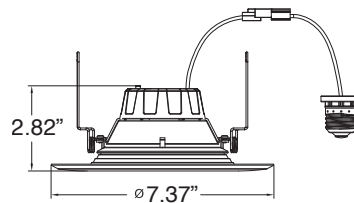

ACCESSORIES

MODEL #	DESCRIPTION	IMAGE
RR-STRIM6	6", Silver Baffle Trim	
RR-LTRIM6	6", Black Baffle Trim	
1RR-BTRIM6	6", Bronze Baffle Trim	

SPECIFICATIONS

	RR410UCSW	RR613UCSW
	DETAILS	
Nominal Wattage (W)	10	13
Lumens Delivered (lm, 2700K)	650	1000
Equivalency	40W INC	75W INC
Efficacy (lm/W)	65	77
Beam Angle	95°	
CRI	≥=90	
Color Temperature (K)	2700K/3000K/3500K/4000K/5000K	
L70 Lifetime (Hrs)	≥=50,000 Hrs	
Voltage	120-277V, Triac Dimming, 10%	
Power Factor	≥=0.90	
Housing	Stamped Steel	
Lens	Plastic	
Mounting	Retrofits into 4" housings	Retrofits into 5" and 6" housings
Operating Temperature	-4°F to 104°F	
Listings	ENERGY STAR, Title 24, cULus, FCC, IC Rated	
Environment	Wet locations, Indoor	
Warranty	5 years	

PRODUCT DIMENSIONS:

RR4 4"

RR6 5" | 6"