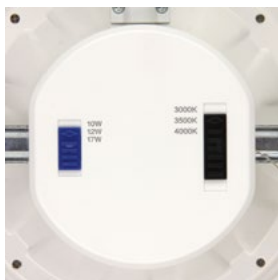

8"

9.5"

CCT & WATTAGE SELECTABLE

Ordering Information

FAMILY	SIZE	WATTAGE	CCT	VOLTAGE	TRIM
RCF= Recessed Commercial Fixture	4= 4"	12= 12W	CS= Color Selectable (3000K/3500K/4000K)	D= 120-347V, 0-10V dimming	W= White
	6= 6"	10W= 10/12/17W			
	8= 8"	14W= 14/17/20W			
	10= 9.5"	30W= 30/35/40W			