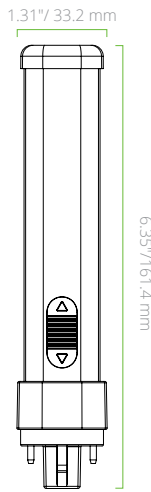

### CONSTRUCTION

- Aluminum heatsink
- Polybutylene Terephthalate base
- Shatter-resistant lamp housing

# PRODUCT DIMENSIONS

**L6W G24Q BASE  
HORIZONTAL**

**L6W G24Q BASE  
VERTICAL**

**L7W G24Q BASE  
OMNI-DIRECTIONAL**

**L9.5W G24Q BASE  
VERTICAL**

**L9.5W G24Q BASE  
HORIZONTAL**

**L9.5W G24Q BASE  
OMNI-DIRECTIONAL**

**L9.5W G24Q BASE  
HORIZONTAL  
(CCT SELECTABLE)**

**L9.5W G24Q BASE  
VERTICAL  
(CCT SELECTABLE)**

**L14.5W G24Q BASE  
HORIZONTAL**

**L17W G24Q BASE  
VERTICAL**

**L9.5W G24Q BASE  
OMNI-DIRECTIONAL**