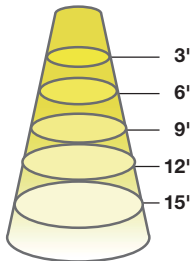

## DIMENSION & WEIGHT

Model	Model	Base	MOL	Dia.	Weight
37220	9PAR30DIM/9CCTS/BAS	E26	4-5/8"	3-3/4"	0.23 lb
37221	9PAR30SNDIM/9CCTS/BAS	E26	3-9/16"	3-3/4"	0.25 lb
37222	14PAR38DIM/9CCTS/BAS	E26	5-3/16"	4-3/4"	0.39 lb

## ILLUMINANCE & CANDELA DISTRIBUTION

9PAR30SNDIM/9CCTS/BAS 25° 2700K

Diameter	Footcandles
1.3	1,761
2.7	408
4.0	186
5.3	106
6.7	66

9PAR30SNDIM/9CCTS/BAS 40° 2700K

Diameter	Footcandles
2.2	292
4.4	73
6.6	32
8.7	19
10.9	12

Degree	Candela
10	1,990
20	651
30	208
40	86
50	46

Degree	Candela
10	1,222
20	718
30	325
40	172
50	84

14PAR38DIM/9CCTS/BAS 25° 2700K

Diameter	Footcandles
1.3	2,529
2.7	586
4.0	267
5.3	152
6.7	95

14PAR38DIM/9CCTS/BAS 40° 2700K

Diameter	Footcandles
2.2	485
4.4	121
6.6	54
8.7	31
10.9	20

Degree	Candela
10	3,011
20	1,077
30	346
40	144
50	75

Degree	Candela
10	2,045
20	1,265
30	535
40	225
50	103