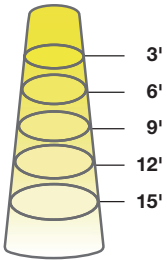

14PAR38DIM/9CCTS/BAS 25° 2700K

Diameter	Footcandles
1.3	2,529
2.7	586
4.0	267
5.3	152
6.7	95