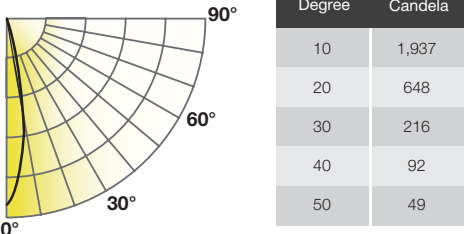

Project Name:	Type:
Part Number:	Date:

GREENCREATIVE

ADJUSTAPAR LAMPS

SPECIFICATIONS

Product	Model	Equiv.	Wattage (W)	5 Selectable CCTs	Lumens	Efficacy (LPW)	Input Voltage	2 Selectable Beam Angles	CBCP (cd)	CRI	Dim.*	Power Factor (typ.)	Fixture Rating	T20
37220	9PAR30DIM/9CCTS/BAS	75W	9	27K / 30K / 35K / 40K / 50K	810	90	120V	25° / 40°	2,510 / 1,315	90	Yes	0.9	Enclosed	✓
37221	9PAR30SNDIM/9CCTS/BAS	75W	9	27K / 30K / 35K / 40K / 50K	810	90	120V	25° / 40°	2,510 / 1,315	90	Yes	0.9	Enclosed	✓
37222	14PAR38DIM/9CCTS/BAS	120W	14	27K / 30K / 35K / 40K / 50K	1,350	96	120V	25° / 40°	4,300 / 2,235	90	Yes	0.9	Enclosed	✓

*This lamp is available for dimming with 120V line voltage only and might not be compatible with all dimmers. Please visit www.greencreative.com for compatibility information.

**Please visit www.greencreative.com for Limited Warranty terms.

DIMENSION & WEIGHT

Model	Model	Base	MOL	Dia.	Weight
37220	9PAR30DIM/9CCTS/BAS	E26	4-5/8"	3-3/4"	0.23 lb
37221	9PAR30SNDIM/9CCTS/BAS	E26	3-9/16"	3-3/4"	0.25 lb
37222	14PAR38DIM/9CCTS/BAS	E26	5-3/16"	4-3/4"	0.39 lb

ILLUMINANCE & CANDELA DISTRIBUTION

9PAR30DIM/9CCTS/BAS 40° 2700K