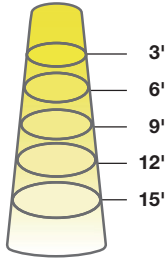

Project Name:	Type:
Part Number:	Date:

GREENCREATIVE

ADJUSTAPAR LAMPS

ILLUMINANCE & CANDELA DISTRIBUTION

9PAR30SNDIM/9CCTS/BAS 25° 2700K

Diameter	Footcandles
1.3	1,761
2.7	408
4.0	186
5.3	106
6.7	66