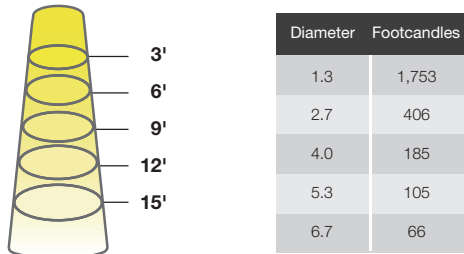

ILLUMINANCE & CANDELA DISTRIBUTION

9PAR30DIM/9CCTS/BAS 25° 2700K