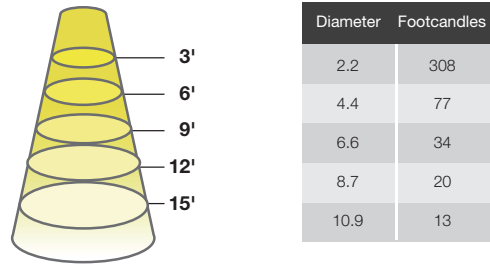

9PAR30DIM/9CCTS/BAS 40° 2700K