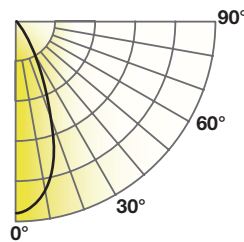

Degree	Candela
10	2,045
20	1,265
30	535
40	225
50	103

ORDERING INFORMATION

Model	Master Carton			Shipping Carton		
	Case Qty	Case Dimensions (LxWxH)	Case Weight	Case Qty	Case Dimensions (LxWxH)	Case Weight
9PAR30DIM/9CCTS/BAS	6PCS	12-7/16" x 8-1/4" x 5-1/2"	2.34 lb	24PCS	17-5/16" x 13" x 12"	11.6 lb
9PAR30SNDIM/9CCTS/BAS	6PCS	12-7/16" x 8-1/4" x 4-3/8"	2.31 lb	24PCS	17-5/16" x 13" x 9-11/16"	10.32 lb
14PAR38DIM/9CCTS/BAS	6PCS	17-5/16" x 11-5/8" x 6-1/8"	4.63 lb	24PCS	24" x 17-15/16" x 13-3/8"	20.72 lb

Note: All rights reserved. All sizes and specifications are subject to change at any time without notice.