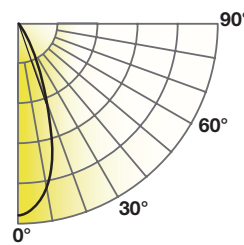

Degree	Candela
10	1,222
20	718
30	325
40	172
50	84