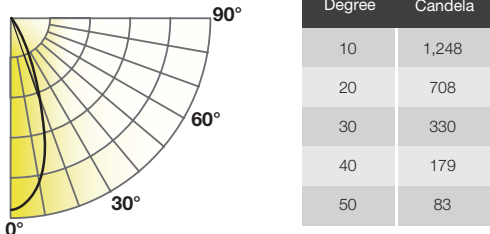

Project Name:	Type:
Part Number:	Date:

GREENCREATIVE

ADJUSTAPAR LAMPS

SPECIFICATIONS

Product	Model	Equiv.	Wattage (W)	5 Selectable CCTs	Lumens	Efficacy (LPW)	Input Voltage	2 Selectable Beam Angles	CBCP (cd)	CRI	Dim.*	Power Factor (typ.)	Fixture Rating	T20
37220	9PAR30DIM/9CCTS/BAS	75W	9	27K / 30K / 35K / 40K / 50K	810	90	120V	25° / 40°	2,510 / 1,315	90	Yes	0.9	Enclosed	✓
37221	9PAR30SNDIM/9CCTS/BAS	75W	9	27K / 30K / 35K / 40K / 50K	810	90	120V	25° / 40°	2,510 / 1,315	90	Yes	0.9	Enclosed	✓
37222	14PAR38DIM/9CCTS/BAS	120W	14	27K / 30K / 35K / 40K / 50K	1,350	96	120V	25° / 40°	4,300 / 2,235	90	Yes	0.9	Enclosed	✓

*This lamp is available for dimming with 120V line voltage only and might not be compatible with all dimmers. Please visit www.greencreative.com for compatibility information.

**Please visit www.greencreative.com for Limited Warranty terms.

DIMENSION & WEIGHT

Model	Model	Base	MOL	Dia.	Weight
37220	9PAR30DIM/9CCTS/BAS	E26	4-5/8"	3-3/4"	0.23 lb
37221	9PAR30SNDIM/9CCTS/BAS	E26	3-9/16"	3-3/4"	0.25 lb
37222	14PAR38DIM/9CCTS/BAS	E26	5-3/16"	4-3/4"	0.39 lb

ILLUMINANCE & CANDELA DISTRIBUTION

9PAR30DIM/9CCTS/BAS 40° 2700K