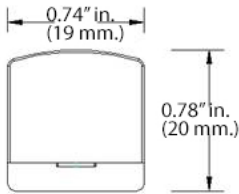

LITEBAR™
LB SERIES

PRODUCT DESCRIPTION:

MaxLite LED LiteBars™ offer endless possibilities for designing functional or decorative lighting. Linkable in continuous runs, LiteBars produce beautiful, even light with superior dimming performance. Ultra-compact and simple to mount, the bars can navigate the tightest corners and illuminate the smallest spaces with ease.

APPLICATION:

- Under cabinet
- Cove lighting
- Accent & indirect lighting
- Wall washing
- Display
- Base cabinet toe kick

FEATURES:

- Dimmable down to 10%, with forward phase or reverse phase dimmers
- Operating Temperature 0°-104° F
- Patent-pending integrated connector allows LiteBars to be connected for long runs of up to 40'
- 3 mounting options available: Standard bracket, Pivot bracket, Magnetic mounting
- Hardwire and plug-in configurations available
- Suitable for damp locations
- 120 Vac operation at 60Hz
- Supports Compliance of CEC T-20 2016

CONSTRUCTION:

Enclosure: High quality extruded aluminum.

Diffuser: Architectural-grade diffuser eliminates unsightly hot spots and ensures an even, pleasing distribution of light.

Driver: Built-in integral driver maximizes efficiency without sacrificing light output, and allows for easy LiteBar connection and lengthening.

MODEL #	MAXIMUM INTERCONNECTED UNITS
LB06xxx	80
LB12xxx	40
LB24xxx	20
LB36xxx	13
LB48xxx	10

MODEL SELECTION Typical order example: LB06927			
LB	SIZE	CRI	CCT
LB= LITEBAR	06= 6"	(OMIT)= 80 CRI	27= 2700K
	12= 12"		35= 3500K
	24= 24"		50= 5000K
	36= 36"		
	48= 48"		

MODEL #	DIMENSIONS
6"	6"x0.74"x0.78"
12"	12."x0.74"x0.78"
24"	24"x0.74"x0.78"
36"	36"x0.74"x0.78"
48"	48"x0.74"x0.78"