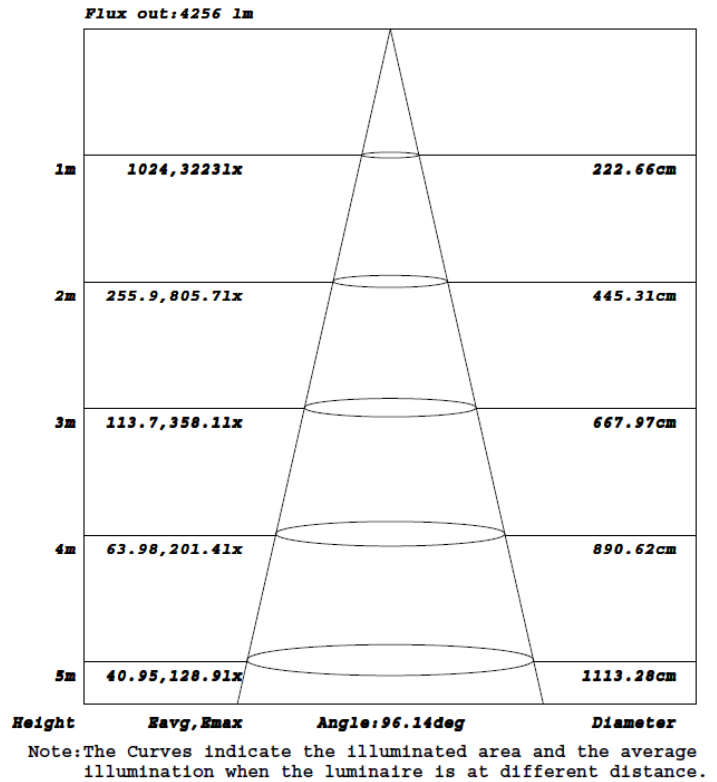

80W

BUG Rating: B3-U4-G4

120W

BUG Rating: B3-U5-G5