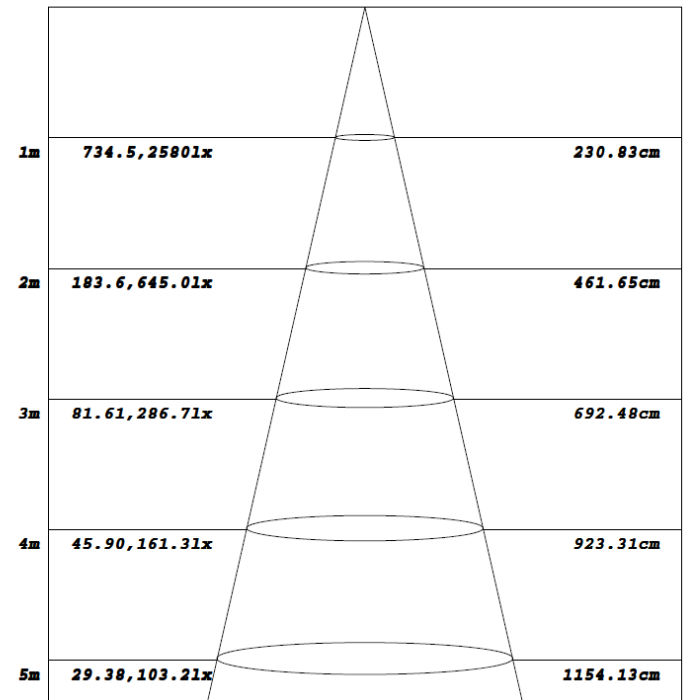

## MEASUREMENTS

40W, 60W, 80W & 120W

MODEL	QUANTITY	WEIGHT	UPC CODE
LOC-WP-40W50KD-LV	1	8.14 lbs	00815586029174
LOC-WP-60W50KD-LV	1	8.14 lbs	00815586029181
LOC-WP-80W50KD-LV	1	8.33 lbs	00815586029198
LOC-WP-120W50KD-LV	1	9.33 lbs	00815586029273

## 40W

BUG Rating: B2-U3-G3

Flux out: 2325 lm

Note: The Curves indicate the illuminated area and the average illumination when the luminaire is at different distance.

## 60W

BUG Rating: B2-U4-G3

Flux out: 3277 lm

Note: The Curves indicate the illuminated area and the average illumination when the luminaire is at different distance.