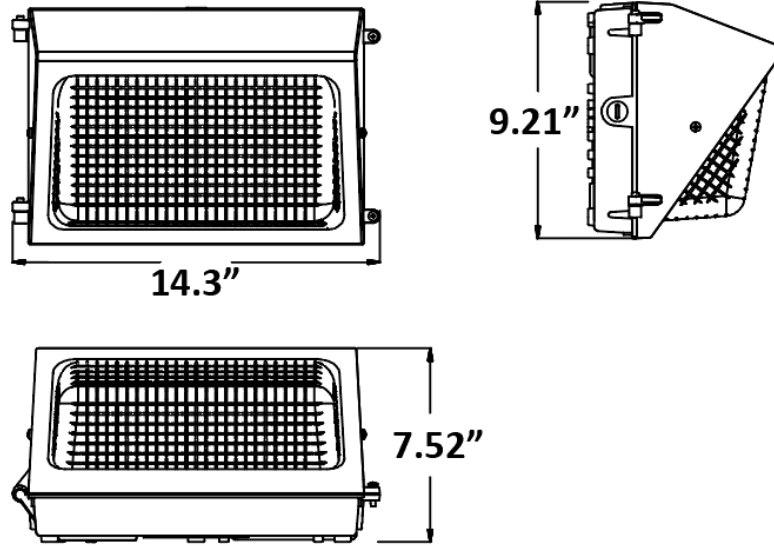

Series	Wattage	Color Temperature	Dimming	Voltage
LOC-WP	40W 60W 80W 120W	5000K	Dimmable	LV = 120-277V

MEASUREMENTS

40W, 60W, 80W & 120W

MODEL	QUANTITY	WEIGHT	UPC CODE
LOC-WP-40W50KD-LV	1	8.14 lbs	00815586029174
LOC-WP-60W50KD-LV	1	8.14 lbs	00815586029181
LOC-WP-80W50KD-LV	1	8.33 lbs	00815586029198
LOC-WP-120W50KD-LV	1	9.33 lbs	00815586029273