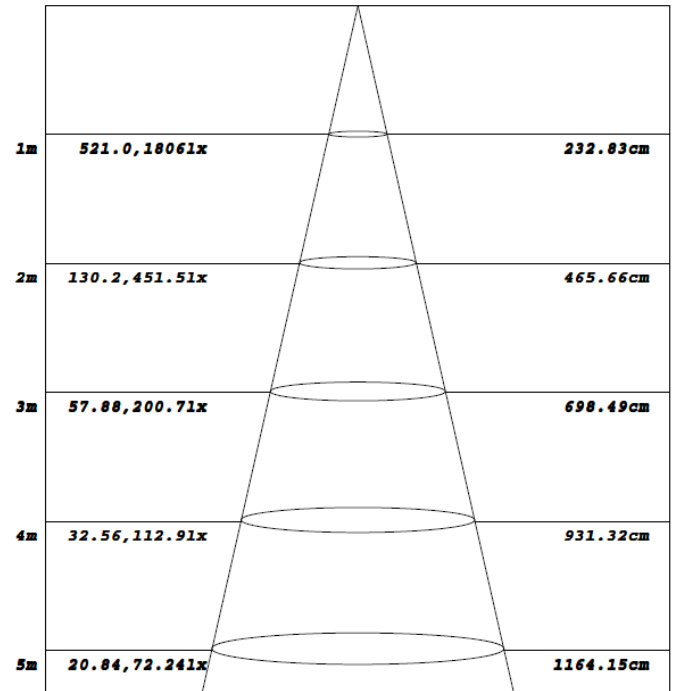

Flux out: 2325 lm

Note: The Curves indicate the illuminated area and the average illumination when the luminaire is at different distance.