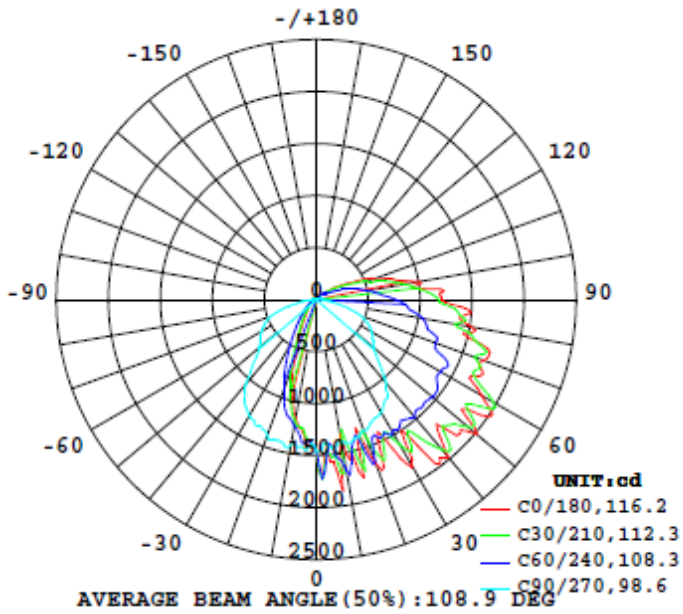

40W

BUG Rating: B2-U3-G3