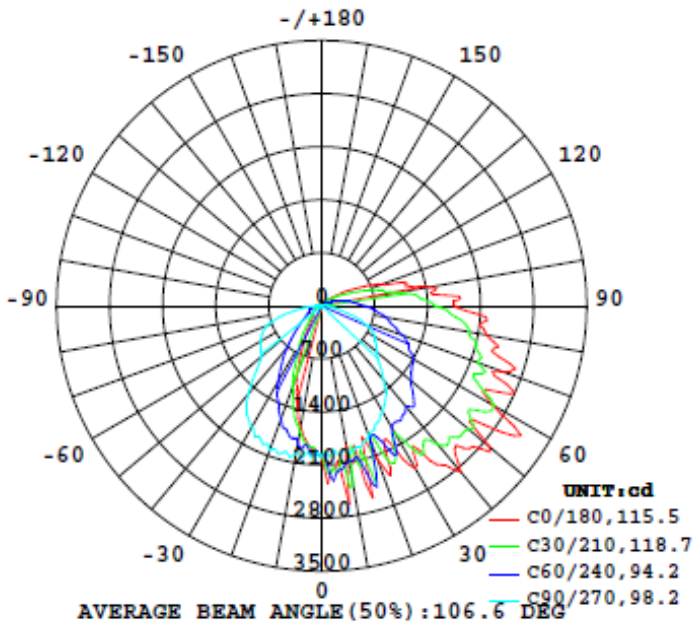

## 40W

BUG Rating: B2-U3-G3

Flux out: 2325 lm

Note: The Curves indicate the illuminated area and the average illumination when the luminaire is at different distance.

## 60W

BUG Rating: B2-U4-G3

Flux out: 3277 lm

Note: The Curves indicate the illuminated area and the average illumination when the luminaire is at different distance.