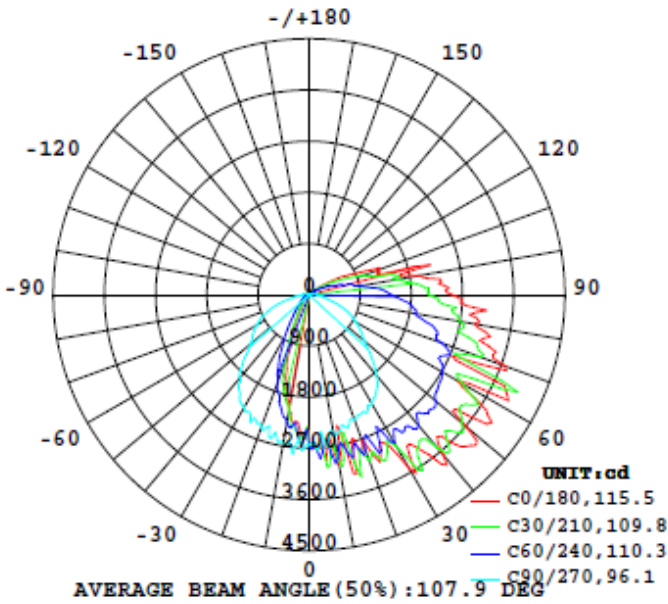

80W

BUG Rating: B3-U4-G4

120W

BUG Rating: B3-U5-G5