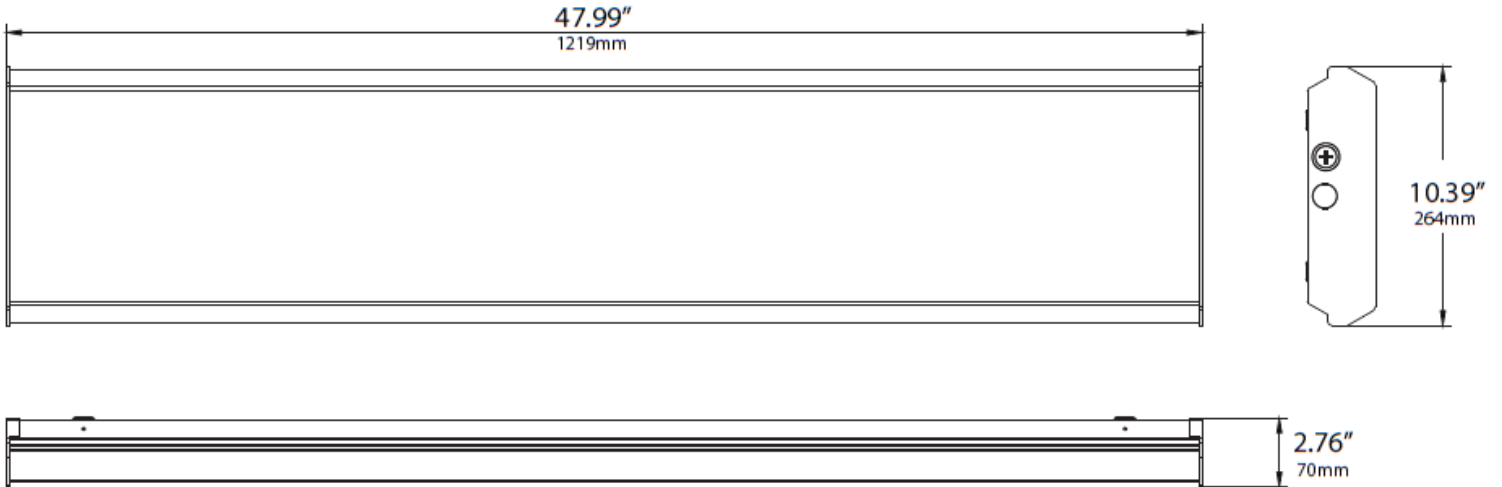

LINKING TOGETHER:

| SIZE | VOLTAGE | QUANTITY |
|------|---------|----------|
| 4FT | @120V | 7 |
| 4FT | @277V | 17 |
| 4FT | @347V | 21 |

LOC-4FTWA-MW(30/40/50/60)MCCT(35/40/50)

| WATTAGE SELECTABLE | CCT SELECTABLE | LUMENS | EFFICACY | VOLTAGE | CRI | POWER FACTOR | THD | REPLACES |
|--------------------|-----------------------|---------|----------|----------|-----|--------------|-----|----------|
| 30W | 3500K / 4000K / 5000K | 3,900LM | 130lm/W | 120-277V | 80 | 0.9 | 20% | |
| 40W | 3500K / 4000K / 5000K | 5,200LM | 130lm/W | 120-277V | 80 | 0.9 | 20% | |
| 50W | 3500K / 4000K / 5000K | 6,500LM | 130lm/W | 120-277V | 80 | 0.9 | 20% | |
| 60W | 3500K / 4000K / 5000K | 7,800LM | 130lm/W | 120-277V | 80 | 0.9 | 20% | |

MEASUREMENTS

| MODEL | QTY | NET WEIGHT | MASTER CARTON SIZE | GROSS WEIGHT | PCS CTN | UPC CODE |
|-----------------------------------------|-----|------------|-------------------------|--------------|---------|----------------|
| LOC-4FTWA-MW(30/40/50/60)MCCT(35/40/50) | 1 | 10.14 lbs | 49.88" x 11.77" x 3.46" | 12.35 lbs | 1 | 00810050947053 |