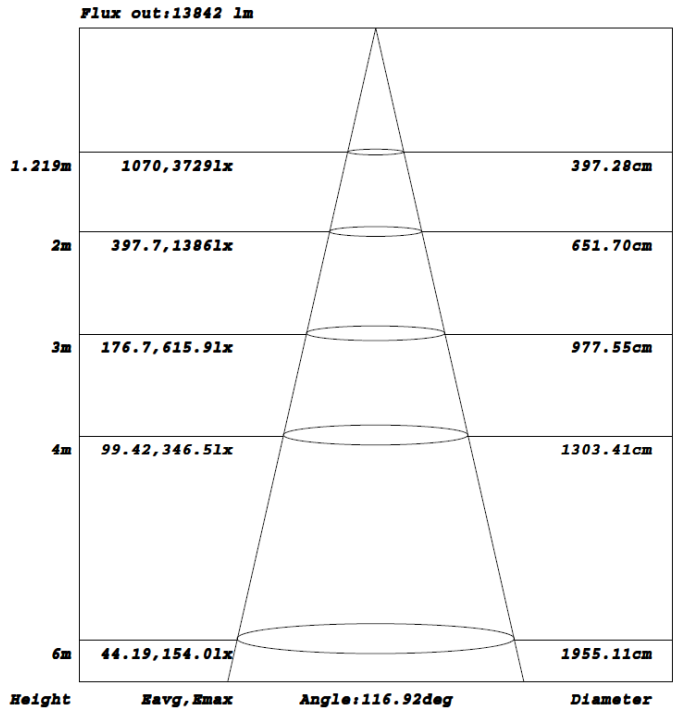

EPA: 1.96

60W

Length	Width	Square Feet	Adjustable Coefficient
17.7"	17.7"	2.18	0.9

Flux out: 5992 lm

Note: The Curves indicate the illuminated area and the average illumination when the luminaire is at different distance.

EPA: 1.96

80W

Length	Width	Square Feet	Adjustable Coefficient
17.7"	17.7"	2.18	0.9

Flux out: 7465 lm

Note: The Curves indicate the illuminated area and the average illumination when the luminaire is at different distance.

EPA: 1.96

100W

Length	Width	Square Feet	Adjustable Coefficient
17.7"	17.7"	2.18	0.9

Note: The Curves indicate the illuminated area and the average illumination when the luminaire is at different distance.

EPA: 1.96

150W

Length	Width	Square Feet	Adjustable Coefficient
17.7"	17.7"	2.18	0.9

Note: The Curves indicate the illuminated area and the average illumination when the luminaire is at different distance.