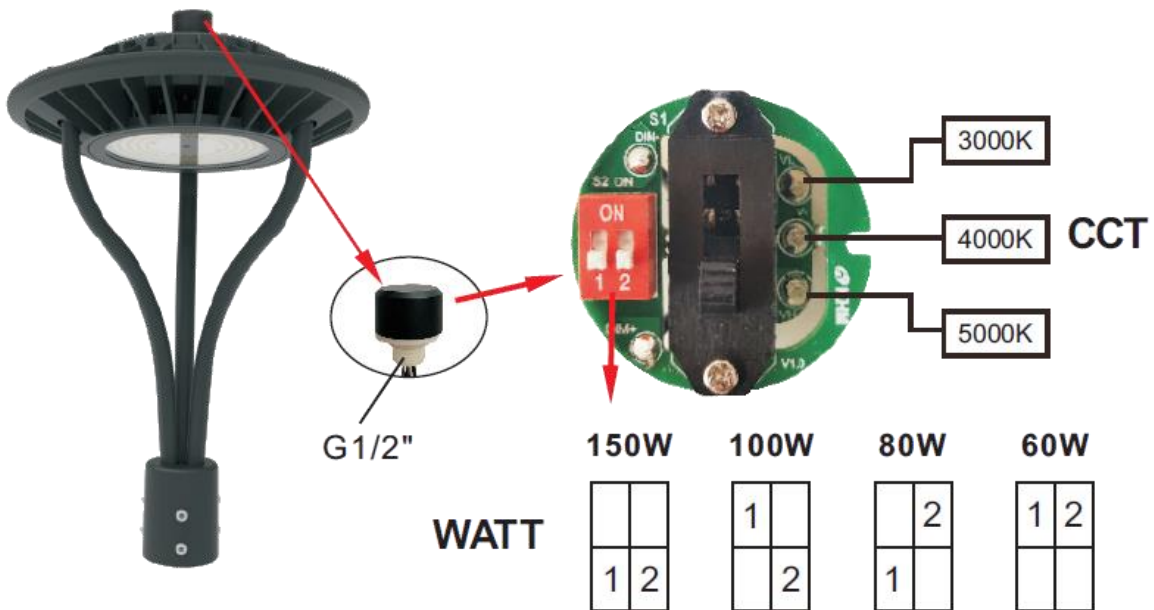

ELECTRICAL:

Available as 120-277V input. -20°C to 50°C, -4°F to 122°F

INSTALLATION & MOUNTING:

Pole mounting – Suitable for 3” poles

CONTROLS & DIMMING:

0-10V dimming comes standard.

MODEL NUMBER	WATTAGE	LUMENS	EFFICACY	CRI	POWER FACTOR	THD	REPLACES
LOC-PT-MW(60/80/100/150)MCCT(30/40/50)DLV	60W	6,420LM	107LM/W	70	0.92	15%	50W - 100W HID
LOC-PT-MW(60/80/100/150)MCCT(30/40/50)DLV	80W	8,880LM	111LM/W	70	0.92	15%	50W - 100W HID
LOC-PT-MW(60/80/100/150)MCCT(30/40/50)DLV	100W	10,800LM	108LM/W	70	0.92	15%	50W - 100W HID
LOC-PT-MW(60/80/100/150)MCCT(30/40/50)DLV	150W	16,200LM	108LM/W	70	0.92	15%	50W - 100W HID

Series	Wattage	Color Temperature	Controls	Type
LOC-PT-MWMCCT	60W 80W 100W 150W	3000K 4000K 5000K	D = Dimmable	LV – 120-277V

MEASUREMENTS

MODEL	QUANTITY	WEIGHT	UPC CODE
LOC-PT-MW(60/80/100/150)MCCT(30/40/50)DLV	1	lbs	00810050941310

EPA: 1.96

60W

Length	Width	Square Feet	Adjustable Coefficient
17.7"	17.7"	2.18	0.9

Flux out: 5992 lm

Note: The Curves indicate the illuminated area and the average illumination when the luminaire is at different distance.

EPA: 1.96

80W

Length	Width	Square Feet	Adjustable Coefficient
17.7"	17.7"	2.18	0.9

Flux out: 7465 lm

Note: The Curves indicate the illuminated area and the average illumination when the luminaire is at different distance.