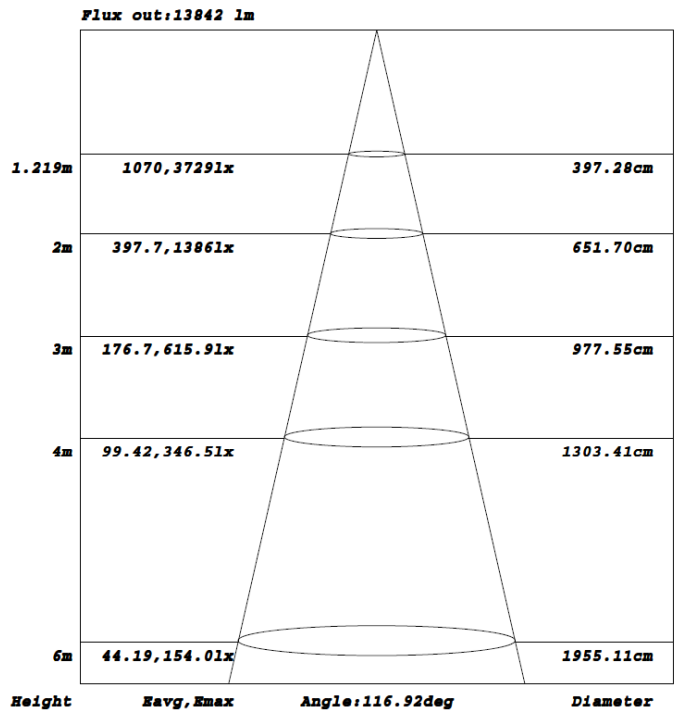

EPA: 1.96

60W

Length	Width	Square Feet	Adjustable Coefficient
17.7"	17.7"	2.18	0.9

Flux out: 5992 lm

Note: The Curves indicate the illuminated area and the average illumination when the luminaire is at different distance.

EPA: 1.96

80W

Length	Width	Square Feet	Adjustable Coefficient
17.7"	17.7"	2.18	0.9

Flux out: 7465 lm

Note: The Curves indicate the illuminated area and the average illumination when the luminaire is at different distance.

EPA: 1.96

100W

Length	Width	Square Feet	Adjustable Coefficient
17.7"	17.7"	2.18	0.9

Note: The Curves indicate the illuminated area and the average illumination when the luminaire is at different distance.

EPA: 1.96

150W

Length	Width	Square Feet	Adjustable Coefficient
17.7"	17.7"	2.18	0.9

Note: The Curves indicate the illuminated area and the average illumination when the luminaire is at different distance.