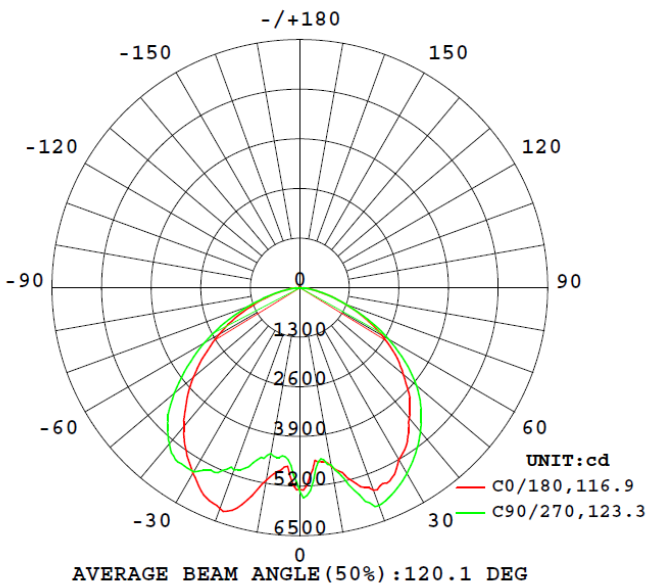

EPA: 1.96

60W

Length	Width	Square Feet	Adjustable Coefficient
17.7"	17.7"	2.18	0.9

Flux out: 5992 lm

Note: The Curves indicate the illuminated area and the average illumination when the luminaire is at different distance.

EPA: 1.96

80W

Length	Width	Square Feet	Adjustable Coefficient
17.7"	17.7"	2.18	0.9

Flux out: 7465 lm

Note: The Curves indicate the illuminated area and the average illumination when the luminaire is at different distance.

EPA: 1.96

100W

Length	Width	Square Feet	Adjustable Coefficient
17.7"	17.7"	2.18	0.9

Note: The Curves indicate the illuminated area and the average illumination when the luminaire is at different distance.

EPA: 1.96

150W

Length	Width	Square Feet	Adjustable Coefficient
17.7"	17.7"	2.18	0.9

Note: The Curves indicate the illuminated area and the average illumination when the luminaire is at different distance.