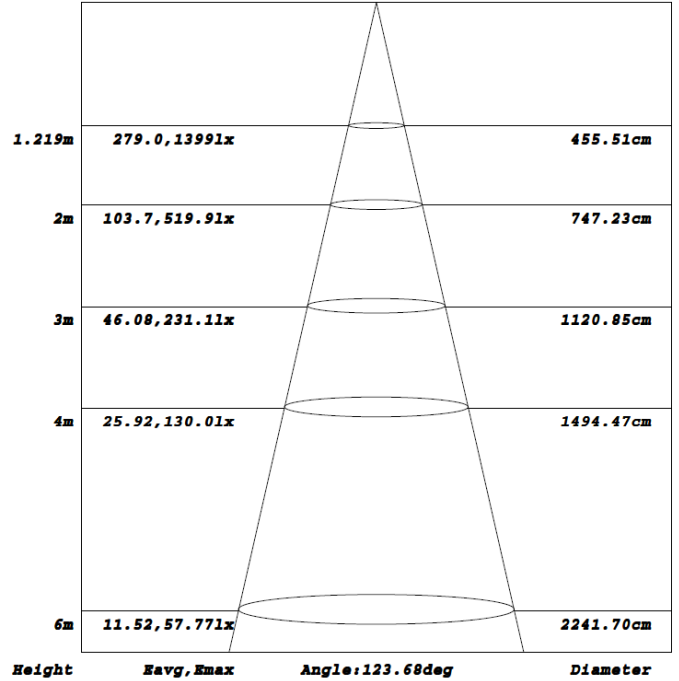

Series	Wattage	Color Temperature	Controls	Type
LOC-PT-MWMCCT	60W 80W 100W 150W	3000K 4000K 5000K	D = Dimmable	LV – 120-277V

MEASUREMENTS

MODEL	QUANTITY	WEIGHT	UPC CODE
LOC-PT-MW(60/80/100/150)MCCT(30/40/50)DLV	1	lbs	00810050941310

EPA: 1.96

60W

Length	Width	Square Feet	Adjustable Coefficient
17.7"	17.7"	2.18	0.9

Flux out: 5992 lm

Note: The Curves indicate the illuminated area and the average illumination when the luminaire is at different distance.

EPA: 1.96

80W

Length	Width	Square Feet	Adjustable Coefficient
17.7"	17.7"	2.18	0.9

Flux out: 7465 lm

Note: The Curves indicate the illuminated area and the average illumination when the luminaire is at different distance.

EPA: 1.96

100W

Length	Width	Square Feet	Adjustable Coefficient
17.7"	17.7"	2.18	0.9

Note: The Curves indicate the illuminated area and the average illumination when the luminaire is at different distance.