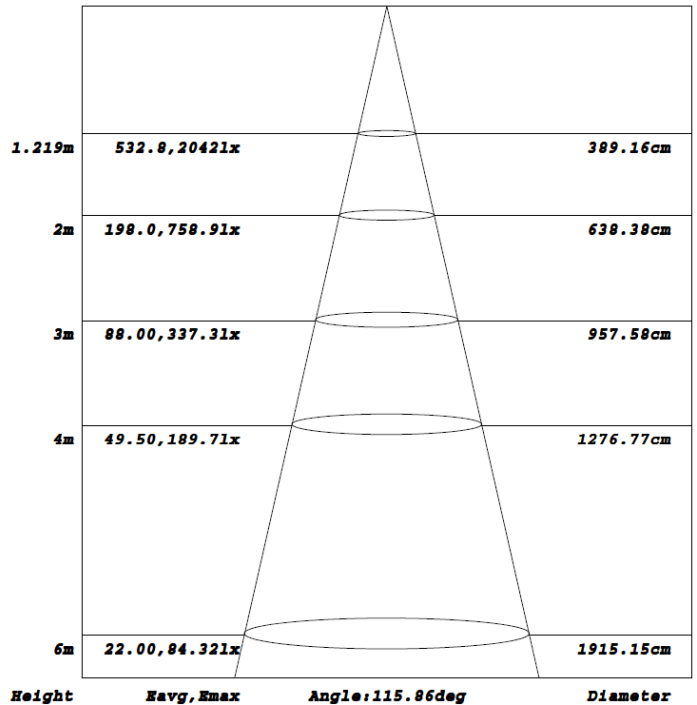

EPA: 1.96

60W

Length	Width	Square Feet	Adjustable Coefficient
17.7"	17.7"	2.18	0.9

Flux out: 5992 lm

Note: The Curves indicate the illuminated area and the average illumination when the luminaire is at different distance.

EPA: 1.96

80W

Length	Width	Square Feet	Adjustable Coefficient
17.7"	17.7"	2.18	0.9

Flux out: 7465 lm

Note: The Curves indicate the illuminated area and the average illumination when the luminaire is at different distance.

EPA: 1.96

100W

Length	Width	Square Feet	Adjustable Coefficient
17.7"	17.7"	2.18	0.9

Note: The Curves indicate the illuminated area and the average illumination when the luminaire is at different distance.

EPA: 1.96

150W

Length	Width	Square Feet	Adjustable Coefficient
17.7"	17.7"	2.18	0.9

Note: The Curves indicate the illuminated area and the average illumination when the luminaire is at different distance.