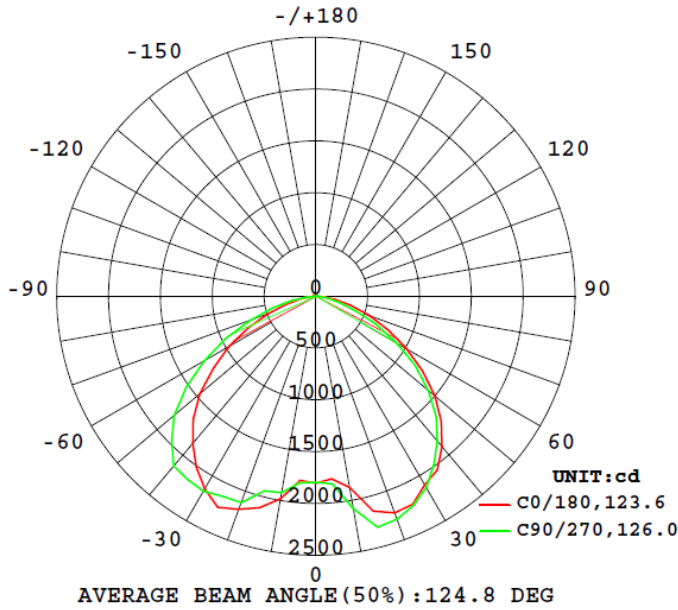

Series	Wattage	Color Temperature	Controls	Type
LOC-PT-MWMCCT	60W 80W 100W 150W	3000K 4000K 5000K	D = Dimmable	LV – 120-277V

MEASUREMENTS

MODEL	QUANTITY	WEIGHT	UPC CODE
LOC-PT-MW(60/80/100/150)MCCT(30/40/50)DLV	1	lbs	00810050941310

EPA: 1.96

60W

Length	Width	Square Feet	Adjustable Coefficient
17.7"	17.7"	2.18	0.9

Flux out: 5992 lm

Note: The Curves indicate the illuminated area and the average illumination when the luminaire is at different distance.

EPA: 1.96

80W

Length	Width	Square Feet	Adjustable Coefficient
17.7"	17.7"	2.18	0.9

Flux out: 7465 lm

Note: The Curves indicate the illuminated area and the average illumination when the luminaire is at different distance.

EPA: 1.96

100W

Length	Width	Square Feet	Adjustable Coefficient
17.7"	17.7"	2.18	0.9

Note: The Curves indicate the illuminated area and the average illumination when the luminaire is at different distance.