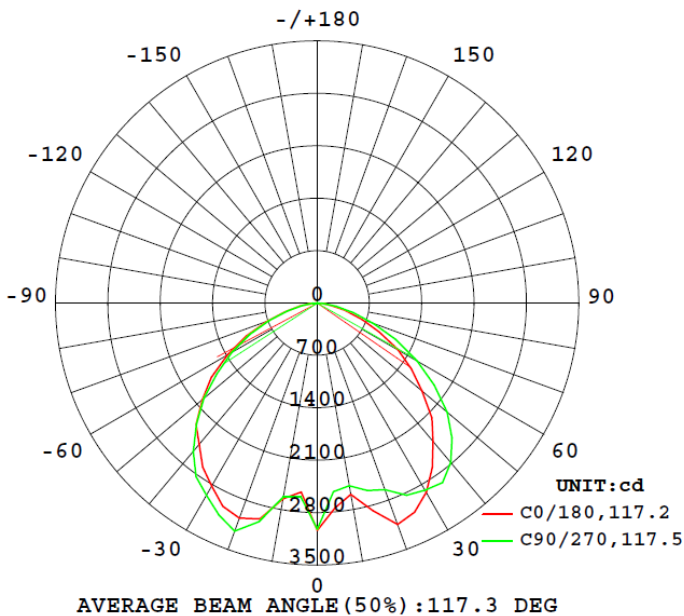

Series	Wattage	Color Temperature	Controls	Type
LOC-PT-MWMCCT	60W 80W 100W 150W	3000K 4000K 5000K	D = Dimmable	LV – 120-277V

MEASUREMENTS

MODEL	QUANTITY	WEIGHT	UPC CODE
LOC-PT-MW(60/80/100/150)MCCT(30/40/50)DLV	1	lbs	00810050941310

EPA: 1.96

60W

Length	Width	Square Feet	Adjustable Coefficient
17.7"	17.7"	2.18	0.9

Flux out: 5992 lm

Note: The Curves indicate the illuminated area and the average illumination when the luminaire is at different distance.

EPA: 1.96

80W

Length	Width	Square Feet	Adjustable Coefficient
17.7"	17.7"	2.18	0.9

Flux out: 7465 lm

Note: The Curves indicate the illuminated area and the average illumination when the luminaire is at different distance.

EPA: 1.96

100W

Length	Width	Square Feet	Adjustable Coefficient
17.7"	17.7"	2.18	0.9

Note: The Curves indicate the illuminated area and the average illumination when the luminaire is at different distance.