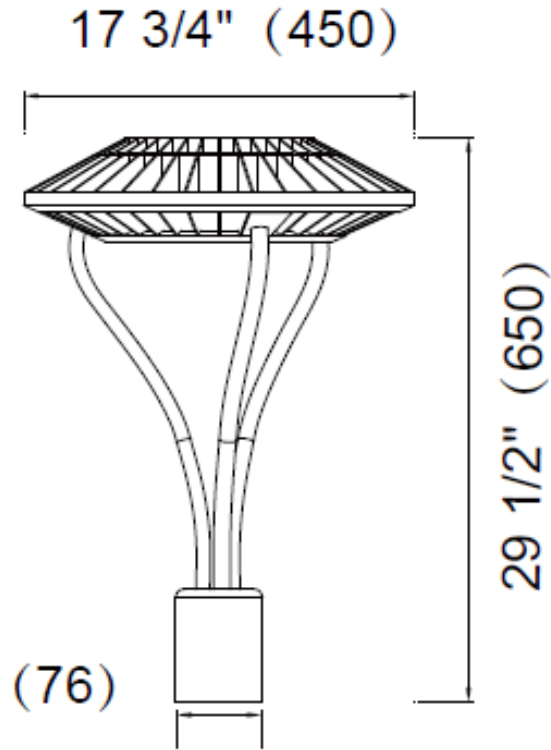

Series	Wattage	Color Temperature	Controls	Type
LOC-PT-MWMCCT	60W 80W 100W 150W	3000K 4000K 5000K	D = Dimmable	LV – 120-277V

MEASUREMENTS