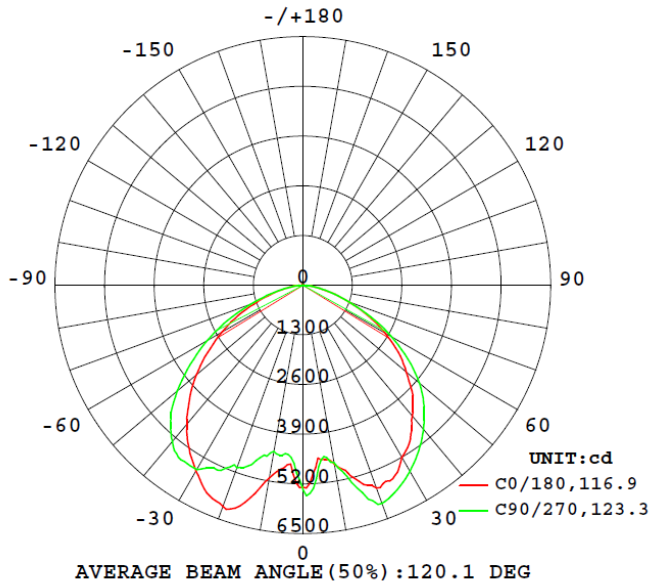

EPA: 1.96

60W

Length	Width	Square Feet	Adjustable Coefficient
17.7"	17.7"	2.18	0.9

Flux out: 5992 lm

Note: The Curves indicate the illuminated area and the average illumination when the luminaire is at different distance.

EPA: 1.96

80W

Length	Width	Square Feet	Adjustable Coefficient
17.7"	17.7"	2.18	0.9

Flux out: 7465 lm

Note: The Curves indicate the illuminated area and the average illumination when the luminaire is at different distance.

EPA: 1.96

100W

Length	Width	Square Feet	Adjustable Coefficient
17.7"	17.7"	2.18	0.9

Note: The Curves indicate the illuminated area and the average illumination when the luminaire is at different distance.

EPA: 1.96

150W

Length	Width	Square Feet	Adjustable Coefficient
17.7"	17.7"	2.18	0.9

Note: The Curves indicate the illuminated area and the average illumination when the luminaire is at different distance.