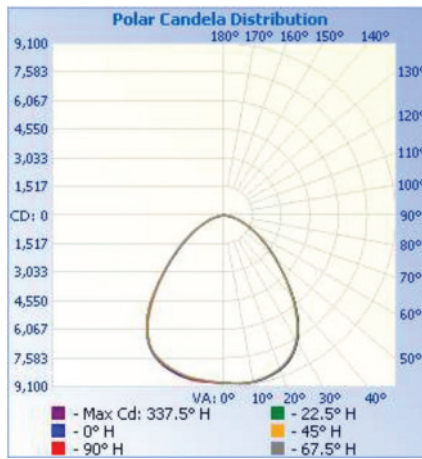

KT-RWDLED150-17C-8XX-VDIM-P

WASHDOWN LED Highbay Fixture

DESCRIPTION

Round washdown LED high bay fixture, wet location, food safety rated

APPLICATION

Used for commercial, industrial, and food processing high bay lighting applications

PERFORMANCE SPECIFICATIONS

| Catalog Number | Input Voltage | Wattage | Color Temperature | Lumen Output | CRI | Power Factor | Efficacy | Beam Angle |
|-----------------------------|---------------|---------|-------------------|--------------|-----|--------------|----------|------------|
| KT-RWDLED150-17C-840-VDIM-P | 120-277V | 150W | 4000K | 19,500lm | >82 | >.92 | 130lm/W | 90° |
| KT-RWDLED150-17C-850-VDIM-P | 120-277V | 150W | 5000K | 19,800lm | >82 | >.92 | 132lm/W | 90° |

PHOTOMETRIC SPECIFICATIONS

| Zonal Lumen Summary | | |
|---------------------|----------|-------------|
| Zone | Lumens | % Luminaire |
| 0-30 | 7,205.4 | 36.6% |
| 0-40 | 11,524.4 | 58.5% |
| 0-60 | 17,564.2 | 89.2% |
| 60-90 | 2,068.4 | 10.5% |
| 70-100 | 642.1 | 3.3% |
| 90-120 | 12.0 | 0.1% |
| 0-90 | 19,632.5 | 99.7% |
| 90-180 | 53.2 | 0.3% |
| 0-180 | 19,685.8 | 100% |