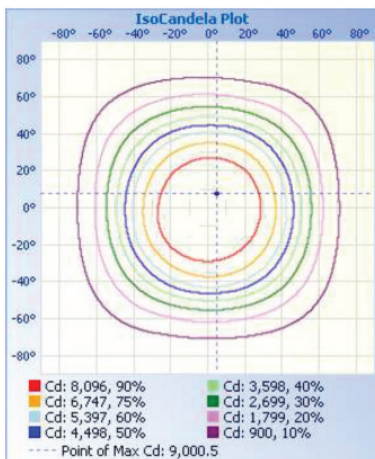

KT-RWDLED150-17C-8XX-VDIM-P

WASHDOWN LED Highbay Fixture

DESCRIPTION

Round washdown LED high bay fixture, wet location, food safety rated

APPLICATION

Used for commercial, industrial, and food processing high bay lighting applications

PERFORMANCE SPECIFICATIONS

| Catalog Number | Input Voltage | Wattage | Color Temperature | Lumen Output | CRI | Power Factor | Efficacy | Beam Angle |
|-----------------------------|---------------|---------|-------------------|--------------|-----|--------------|----------|------------|
| KT-RWDLED150-17C-840-VDIM-P | 120-277V | 150W | 4000K | 19,500lm | >82 | >.92 | 130lm/W | 90° |
| KT-RWDLED150-17C-850-VDIM-P | 120-277V | 150W | 5000K | 19,800lm | >82 | >.92 | 132lm/W | 90° |

PHOTOMETRIC SPECIFICATIONS

| Zonal Lumen Summary | | |
|---------------------|----------|-------------|
| Zone | Lumens | % Luminaire |
| 0-30 | 7,205.4 | 36.6% |
| 0-40 | 11,524.4 | 58.5% |
| 0-60 | 17,564.2 | 89.2% |
| 60-90 | 2,068.4 | 10.5% |
| 70-100 | 642.1 | 3.3% |
| 90-120 | 12.0 | 0.1% |
| 0-90 | 19,632.5 | 99.7% |
| 90-180 | 53.2 | 0.3% |
| 0-180 | 19,685.8 | 100% |