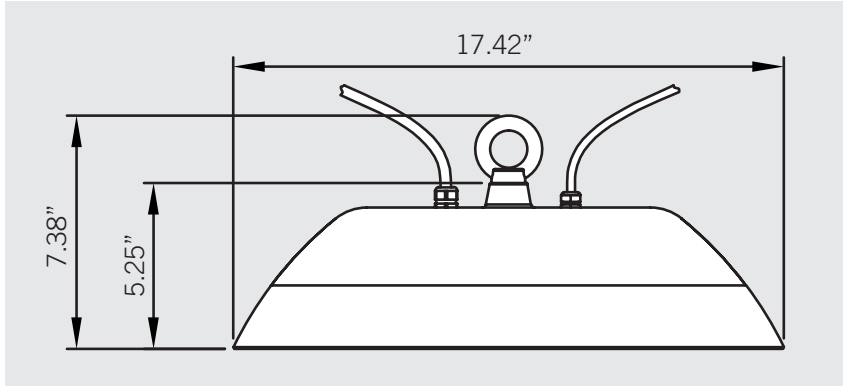

KT-RWDLED150-17C-8XX-VDIM-P

WASHDOWN LED Highbay Fixture

PHYSICAL SPECIFICATIONS

ORDERING INFORMATION

Order Code	Packaging Style	Pack Quantity	Item Status
KT-RWDLED150-17C-840-VDIM-P	Carton Pack	1	Active
KT-RWDLED150-17C-850-VDIM-P	Carton Pack	1	Active

CATALOG NUMBER BREAKDOWN

KT-RWDLED150-17C-8XX-VDIM-P

- 1
- 2
- 3
- 4
- 5
- 6
- 7
- 8

- **1** Keystone Technologies
- **2** Round Washdown LED High Bay
- **3** Wattage
- **4** 17" Diameter
- **5** 800 Series
- **6** Color Temperature
- **7** 0-10V Dimming
- **8** Premium Series