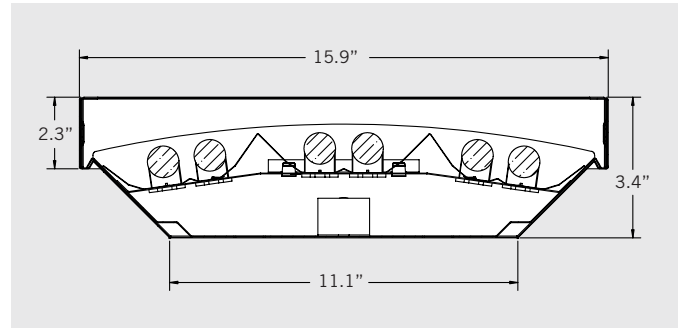

DESCRIPTION

4' LED Tube Ready Highbay Fixture, 6 Lamp. (Lamps Sold Separately)

APPLICATION

Used for indoor highbay, lowbay, warehouse and general lighting applications.

PRODUCT FEATURES

- Designed for use with Single Ended Wiring (Type B) LED T8 tubes
- Post painted white steel body with mirror reflector
- Rated for Dry & Damp locations
- For use with Keystone Single Ended Wiring Direct Drive LED lamps: 22W Max per lamp