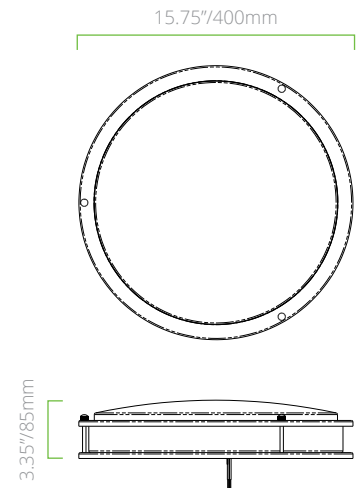

MODEL CONFIGURATOR											
MODEL	SIZE	-	LUMENS	-	WATTS	-	CRI/CCT	-	VOLTAGE/ DIMMING	-	COLOR
FMAGE		-		-		-		-	120DT	-	SL

EXAMPLE PART NUMBER: FMAGE14-150-20W-830-120DT-SL

PRODUCT DIMENSIONS

AGE12

AGE14