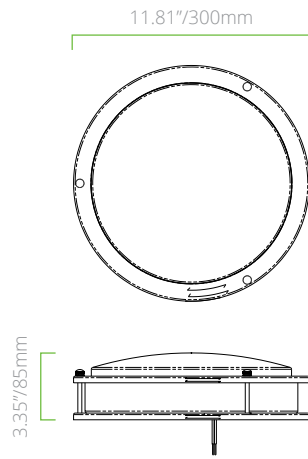

EASY INSTALLATION WITH LIGHT WEIGHT DESIGN

SELECTABLE CCT

TRIAC DIMMING

AVAILABLE MODELS

ORDER	ORDER CODE	ITEM #	SIZE	WATTS	CCT	LUMENS	CRI	VOLTAGE	DIMMING	ENERGY STAR
	11269	FMAGE12-120-16W-830-120DT-SL	12"	16W	3000K	1200 lm	80+	120V	Triac	★
	11271	FMAGE12-120-16W-8CCT5-120DT-SL	12"	16W	27/30/35/40/5000K	1200 lm	80+	120V	Triac	★
	11270	FMAGE14-150-20W-830-120DT-SL	14"	20W	3000K	1500 lm	80+	120V	Triac	★
	11272	FMAGE14-150-20W-8CCT5-120DT-SL	14"	20W	27/30/35/40/5000K	1500 lm	80+	120V	Triac	★
	11273	FMAGE16-180-24W-8CCT5-120DT-SL	16"	24W	27/30/35/40/5000K	1800 lm	80+	120V	Triac	★

MODEL CONFIGURATOR											
MODEL	SIZE	-	LUMENS	-	WATTS	-	CRI/CCT	-	VOLTAGE/ DIMMING	-	COLOR
FMAGE		-		-		-		-	120DT	-	SL

EXAMPLE PART NUMBER: FMAGE14-150-20W-830-120DT-SL

PRODUCT DIMENSIONS

AGE12

AGE14