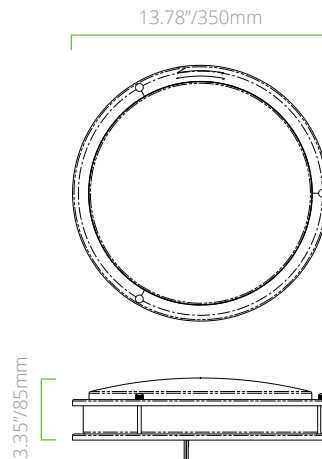

EASY INSTALLATION WITH LIGHT WEIGHT DESIGN

SELECTABLE CCT

TRIAC DIMMING

AVAILABLE MODELS

ORDER	ORDER CODE	ITEM #	SIZE	WATTS	CCT	LUMENS	CRI	VOLTAGE	DIMMING	ENERGY STAR
	11269	FMAGE12-120-16W-830-120DT-SL	12"	16W	3000K	1200 lm	80+	120V	Triac	★
	11271	FMAGE12-120-16W-8CCT5-120DT-SL	12"	16W	27/30/35/40/5000K	1200 lm	80+	120V	Triac	★
	11270	FMAGE14-150-20W-830-120DT-SL	14"	20W	3000K	1500 lm	80+	120V	Triac	★
	11272	FMAGE14-150-20W-8CCT5-120DT-SL	14"	20W	27/30/35/40/5000K	1500 lm	80+	120V	Triac	★
	11273	FMAGE16-180-24W-8CCT5-120DT-SL	16"	24W	27/30/35/40/5000K	1800 lm	80+	120V	Triac	★

MODEL CONFIGURATOR											
MODEL	SIZE	-	LUMENS	-	WATTS	-	CRI/CCT	-	VOLTAGE/ DIMMING	-	COLOR
FMAGE		-		-		-		-	120DT	-	SL

EXAMPLE PART NUMBER: FMAGE14-150-20W-830-120DT-SL

PRODUCT DIMENSIONS

AGE12

AGE14