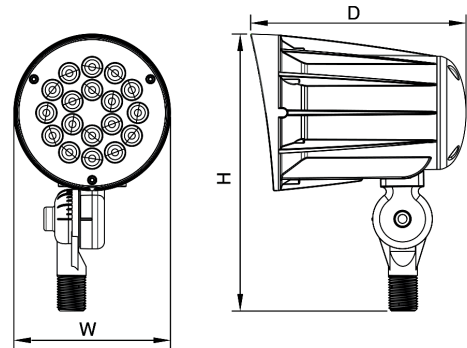

FL-SH2

FLD2-28W-50K-D-KN
FLD2-28W-30K-D-KN

DIMENSIONS:

7-1/2"(H) x 4"(W) x 5-3/4"(D)

LED BULLET FLOOD LIGHTS WITH KNUCKLE

Ideal for general site lighting, alleys, loading docks, doorway, pathway and parking areas. Great for use with motion sensors and other instant on/off controls.

ELECTRICAL SPECIFICATIONS:

- Voltage: 120-277VAC 50/60Hz
- Wattage: 28W
- Power factor: >0.9
- Efficacy: 125LM/W

HOUSING SPECIFICATIONS:

- Die-cast aluminum with powder coat finish (Bronze)
- Cord type: 18" SJTW 18/3 AWG cable
- Operating temperature: -40°F ~ 104°F
- Maintenance free
- High light transmittance, anti-UV & fire resistant PC
- Westgate's powerful bullets
- Mounting: 1/2" NTP knuckle
- Lifespan: 70,000 Hrs.
- IP rating: IP65, Wet Locations

ACCESSORIES:

MODEL	DESCRIPTION
FL-SH2	Polycarbonate shroud (Bronze) fits for FLD2-28W

LIGHTING SPECIFICATIONS:

- Dimming: 0~10V Dimmable
- LED: Philips LUMILEDS
- Total lumens: 3500LM
- Color temperature: 5000K/3000K
- Color rendering index: >80
- Beam angle: 35°