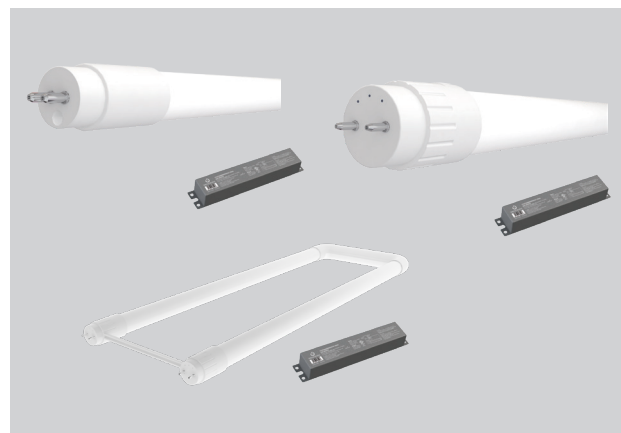

EXT DRIVER T5 / T8 / U-BENT

MODEL

- Model: 9.5T5HE/2F/xxx/EXT
- 11T5HE/3F/xxx/EXT
- 13.5T5HE/4F/xxx/EXT
- 22T5HO/4F/xxx/EXT
- 9.5T8/2F/xxx/EXT
- 10.5T8/3F/xxx/EXT
- 11.5T8/4F/xxx/EXT
- 14T8/4F/xxx/EXT
- 14.5T8U6/xxx/EXT

Where xxx means 824-965 which indicates CRI and color temperature

011023

0 - 10V DIMMER COMPATIBILITY

Model: 9.5T5HE/2F/xxx/EXT 11T5HE/3F/xxx/EXT 13.5T5HE/4F/xxx/EXT

Brand	Series	Model	Load (w)	With External Driver							
				(Dimmers are compatible with 120V & 277V unless otherwise noted)							
				GREENCREATIVE							
				15T8T5HEDRIVER/2CH 15T8T5HEDRIVER/2CH/R				15T8T5HEDRIVER/4CH 15T8T5HEDRIVER/4CH/R			
Dimming Range	1 lamp Dimmability	2 lamps Dimmability	Dimming Range	1 lamp Dimmability	2 lamps Dimmability	3 lamps Dimmability	4 lamps Dimmability				
Lutron	Nova	NTSTV-DV	960W	8-100%	Compatible	Compatible	8-100%	Compatible	Compatible	Compatible	Compatible
	Nova	NFTV	/	8-100%	Compatible	Compatible	8-100%	Compatible	Compatible	Compatible	Compatible
	Diva	DVSTV	960W	8-100%	Compatible	Compatible	8-100%	Compatible	Compatible	Compatible	Compatible
	Diva	DVSCTV	1000W	8-100%	Compatible	Compatible	8-100%	Compatible	Compatible	Compatible	Compatible
Leviton	Illumatech	IP710-LFZ	1200W	8-100%	Compatible	Compatible	8-100%	Compatible	Compatible	Compatible	Compatible