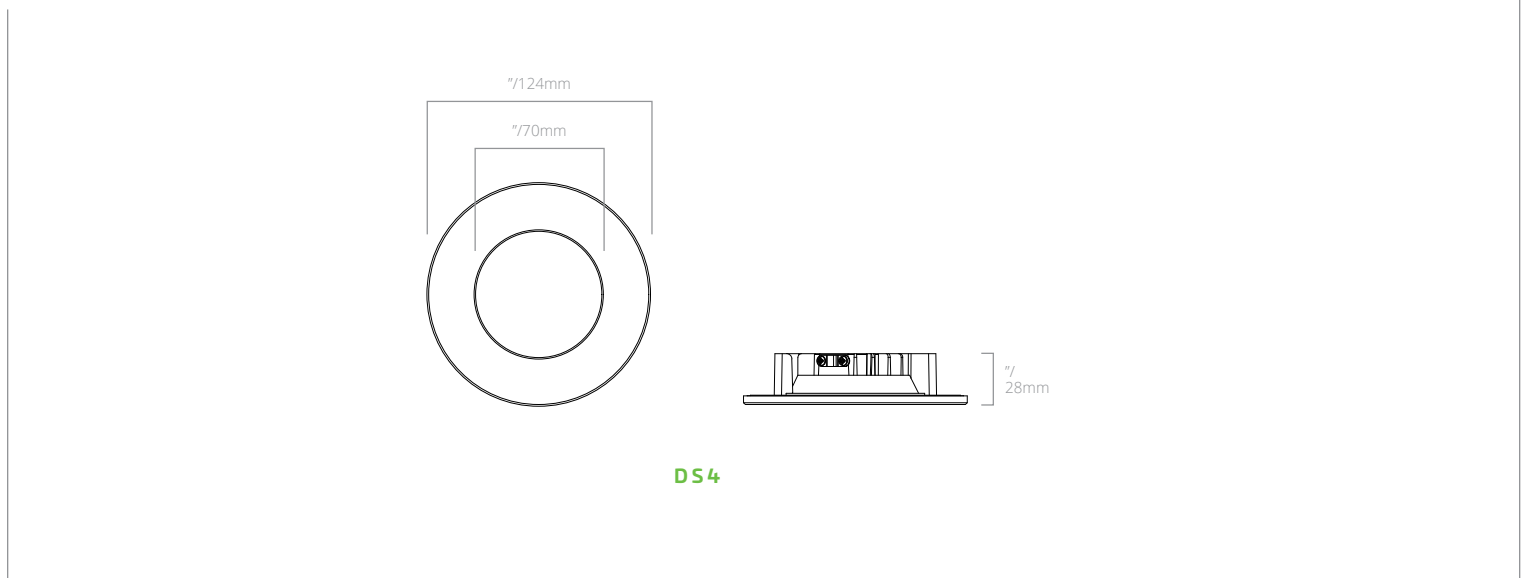

PERFORMANCE SUMMARY

ORDER CODE	ITEM #	SIZE	WATTS	NOMINAL LUMENS	CCT	CRI	VOLTS	DIMMING	ETL	ENERGY STAR
12144	DS4/S1/8W/830/120DTWH	4"	8W	700	3000K	>80	120V	Triac	Wet	★
12145	DS4/S1/8W/9CCT5/120DTWH	4"	8W	600	27/30/35/40/5000K	>90	120V	Triac	Wet	★

ACCESSORIES

ORDER CODE	ITEM #	DESCRIPTION
12146	DS4/S1/TRIM/BK	4" Trim Black
12147	DS4/S1/TRIM/SI	4" Trim Silver
12148	DS4/S1/RETROACC	4" Retrofit Accessory

PRODUCT DIMENSIONS