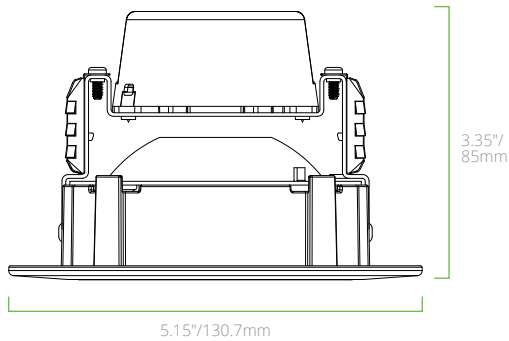

PERFORMANCE SUMMARY

ORDER CODE	ITEM #	SIZE	WATTS	NOMINAL LUMENS	LPW	CCT	DIMMING	VOLTS	T20/JA8	ENERGY STAR
12128	DRTR4/12W/830/120DT	4"	12W	750	63	3000K	Triac	120V		★
12129	DRTR6/13W/830/120DT	6"	13W	900	70	3000K	Triac	120V		★

FIELD CCT

12130	DRTR4/10W/9CCT5/120DT	4"	10W	800	80	27/30/35/40/5000K	Triac	120V	✓	★
12131	DRTR6/11W/9CCT5/120DT	6"	11W	880	80	27/30/35/40/5000K	Triac	120V	✓	★

PRODUCT DIMENSIONS

DRTR4/12W/830/120DT