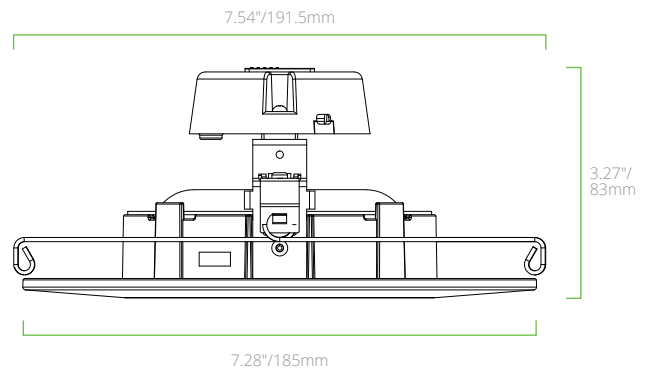

DRTR6/11W/9CCT5/120DT