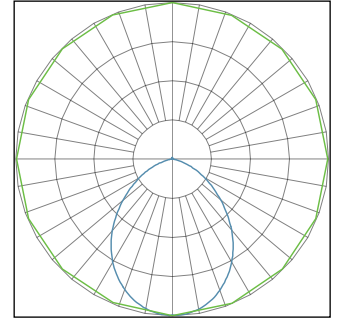

PHOTOMETRICS

DRTR4/12W/830/120DT

ZONAL LUMEN SUMMARY		
ZONE	LUMENS	%FIXTURE
0-20	168.06	17.70
0-30	348.23	36.80
0-40	543.27	57.40
0-60	829.54	87.60
0-80	927.61	97.90
0-90	933.83	98.60
70-80	30.05	3.20
80-90	6.21	0.70
0-180	947.16	100.00

DRTR4/10W/9CCT5/120DT

ZONAL LUMEN SUMMARY		
ZONE	LUMENS	%FIXTURE
0-20	136.51	16.90
0-30	281.85	34.90
0-40	443.43	54.90
0-60	700.39	86.60
0-80	792.88	98.10
0-90	796.87	98.60
70-80	25.87	3.20
80-90	3.99	0.50
0-180	808.36	100.00

DRTR6/13W/830/120DT

ZONAL LUMEN SUMMARY		
ZONE	LUMENS	%FIXTURE
0-20	140.47	15.10
0-30	291.43	31.40
0-40	462.02	49.80
0-60	759.54	81.80
0-80	904.14	97.40
0-90	915.45	98.60
70-80	50.11	5.40
80-90	11.31	1.20
0-180	928.20	100.00

DRTR6/11W/9CCT5/120DT

ZONAL LUMEN SUMMARY		
ZONE	LUMENS	%FIXTURE
0-20	160.49	15.40
0-30	331.10	31.70
0-40	522.23	50.10
0-60	852.67	81.70
0-80	1014.75	97.30
0-90	1028.87	98.60
70-80	57.02	5.50
80-90	14.12	1.40
0-180	1043.28	100.00

- Horizontal
- Vertical