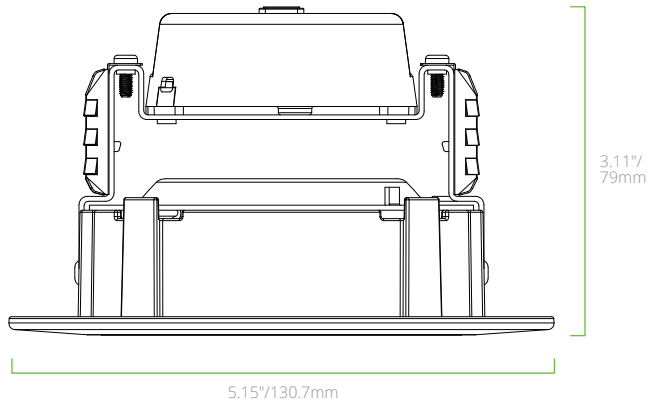

FIELD CCT

12130	DRTR4/10W/9CCT5/120DT	4"	10W	800	80	27/30/35/40/5000K	Triac	120V	✓	★
12131	DRTR6/11W/9CCT5/120DT	6"	11W	880	80	27/30/35/40/5000K	Triac	120V	✓	★

PRODUCT DIMENSIONS

DRTR4/12W/830/120DT

DRTR6/13W/830/120DT