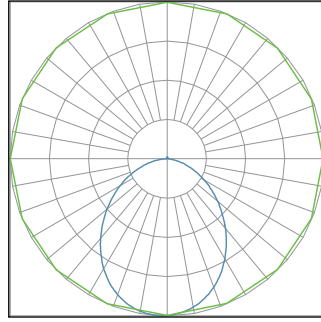

DRTR6/13W/830/120DT

ZONAL LUMEN SUMMARY		
ZONE	LUMENS	%FIXTURE
0-20	140.47	15.10
0-30	291.43	31.40
0-40	462.02	49.80
0-60	759.54	81.80
0-80	904.14	97.40
0-90	915.45	98.60
70-80	50.11	5.40
80-90	11.31	1.20
0-180	928.20	100.00

DRTR6/11W/9CCT5/120DT

ZONAL LUMEN SUMMARY		
ZONE	LUMENS	%FIXTURE
0-20	160.49	15.40
0-30	331.10	31.70
0-40	522.23	50.10
0-60	852.67	81.70
0-80	1014.75	97.30
0-90	1028.87	98.60
70-80	57.02	5.50
80-90	14.12	1.40
0-180	1043.28	100.00