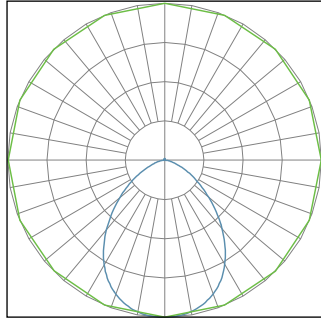

FIELD CCT

12130	DRTR4/10W/9CCT5/120DT	4"	10W	800	80	27/30/35/40/5000K	Triac	120V	✓	★
12131	DRTR6/11W/9CCT5/120DT	6"	11W	880	80	27/30/35/40/5000K	Triac	120V	✓	★

PRODUCT DIMENSIONS

DRTR4/12W/830/120DT

DRTR6/13W/830/120DT

DRTR4/10W/9CCT5/120DT

DRTR6/11W/9CCT5/120DT

PHOTOMETRICS

DRTR4/12W/830/120DT

ZONAL LUMEN SUMMARY		
ZONE	LUMENS	%FIXTURE
0-20	168.06	17.70
0-30	348.23	36.80
0-40	543.27	57.40
0-60	829.54	87.60
0-80	927.61	97.90
0-90	933.83	98.60
70-80	30.05	3.20
80-90	6.21	0.70
0-180	947.16	100.00