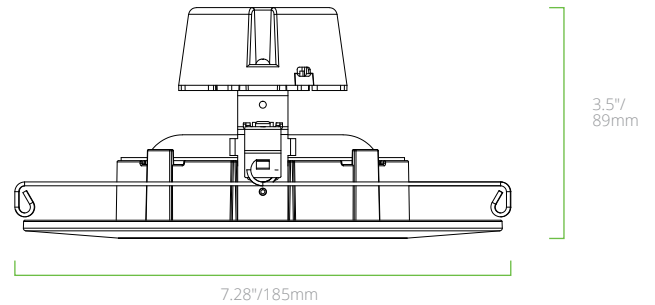

DRTR6/13W/830/120DT