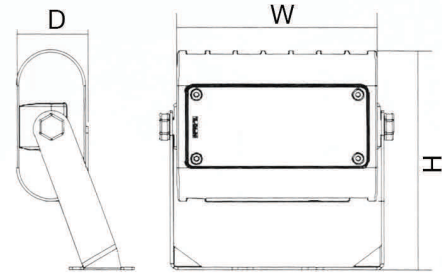

Fixture is prewired with 16/3 SO cord

LF series floods are prewired with 18" cord (18/3 SJTW) and compression fitting

**DIMENSIONS:**

12-1/2" (W) x 12-1/2" (H) x 2-1/2" (D)

**LF3-100CW-TR**  
**LF3-100WW-TR**