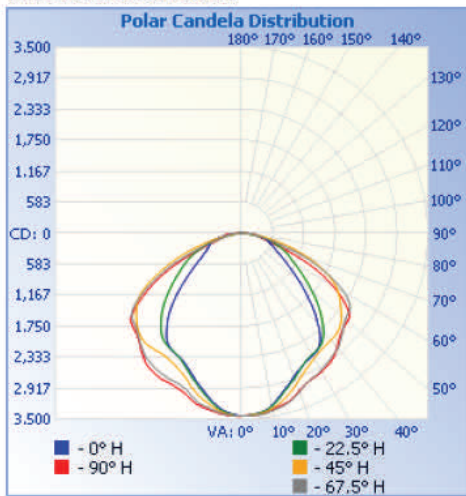

**LIGHTING SPECIFICATIONS:**

- LED type/brand: Philips Lumileds LEDs
- Lumens: 11021lm and 110035m
- Up to 100 lumens per watt
- Dimmable: Yes
- Color temperature: 3000K/ 5000K
- Color rendering index: 82 ~ 84
- Beam angle: 104°
- Operating temperature: -20°C (-4°F) to 40°C (104°F)
- 100% dip-tested under load

### PHOTOMETRICS:

Spectral Power Distribution & Chromaticity Diagram

### ILLUMINANCE PLOTS

### Photometric Data